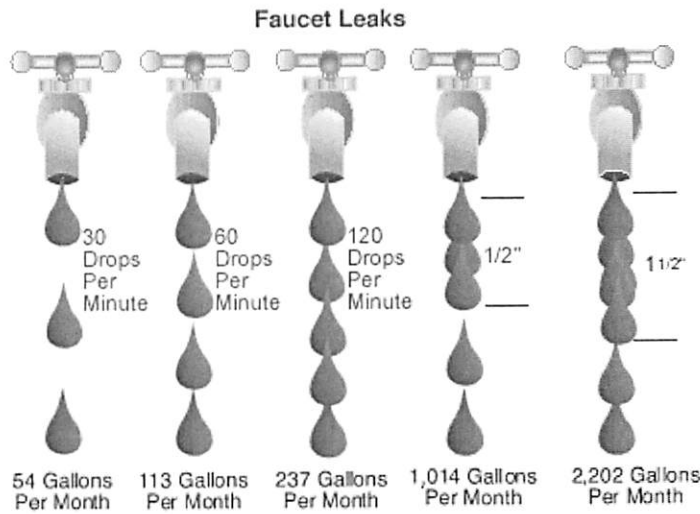

Water Loss In Gallons					
Leak this Size	Loss Per Day	Loss Per Month	Leak this Size	Loss Per Day	Loss Per Month
.	120	3,600		6,640	199,520
•	300	10,800		6,964	209,520
•	693	20,790		8,424	252,720
•	1,200	36,000		9,585	296,640
•	1,920	57,600		11,324	339,720
•	3,095	92,880		12,750	361,600
•	4,295	128,880		14,952	448,560

Water Loss From Leaks

Supply Line Leaks at 60 lbs. of Pressure

[>> Next \[Gallon Registers\]](#)
[Small Meters - Cubic Foot Registers](#) | [Large Meters - Cubic Foot Registers](#) | [Gallon Registers](#) | [Measuring Water Flow](#)