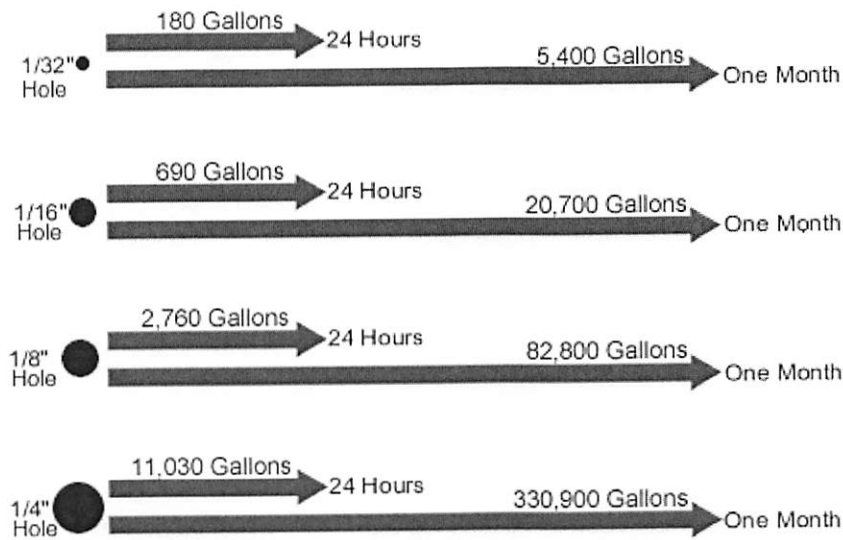

Water Loss In Gallons					
Leak this Size	Loss Per Day	Loss Per Month	Leak this Size	Loss Per Day	Loss Per Month
.	120	3,600		6,640	199,520
•	300	10,800		6,964	209,520
•	693	20,790		8,424	252,720
•	1,200	36,000		9,585	296,640
•	1,920	57,600		11,324	339,720
•	3,095	92,880		12,750	361,600
•	4,295	128,880		14,952	448,560

Water Loss From Leaks

Supply Line Leaks at 60 lbs. of Pressure

[>> Next \[Gallon Registers\]](#)
[Small Meters - Cubic Foot Registers](#) | [Large Meters - Cubic Foot Registers](#) | [Gallon Registers](#) | [Measuring Water Flow](#)